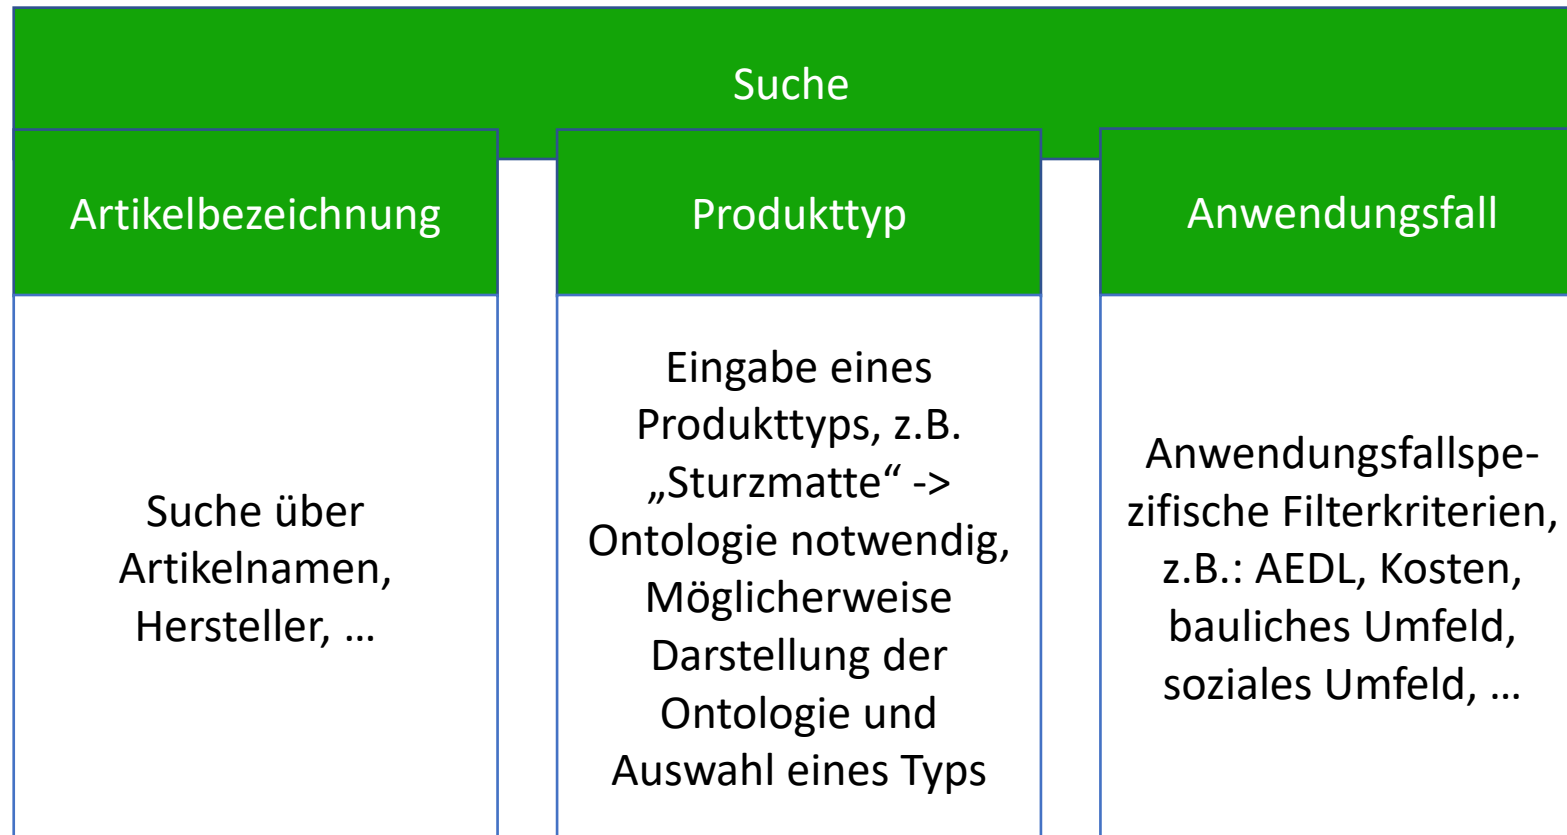

Webplattform

Prototyp

Interaktionskonzept

Phasen

Interaktionskonzept

Neuste Technik

Lorem Ipsum is simply dummy text of the printing and typesetting industry. Lorem Ipsum has been the industry's standard dummy text ever since the 1500s, when an unknown printer took a galley of type and scrambled it to make a type specimen book. It has survived not only five centuries, but also the leap into electronic typesetting, remaining essentially

[Mehr dazu](#)[Suche](#)[Hilfsmittel](#)[Fort- und
Weiterbildung](#)[Fallbeispiele](#)[360° Rundgang
Musterwohnung](#)[Finanzierung](#)

Suche

Sturz

Kategorien:

- Aufzug/Lift
- Notfallrettung
- Kommunikation
-
-
-